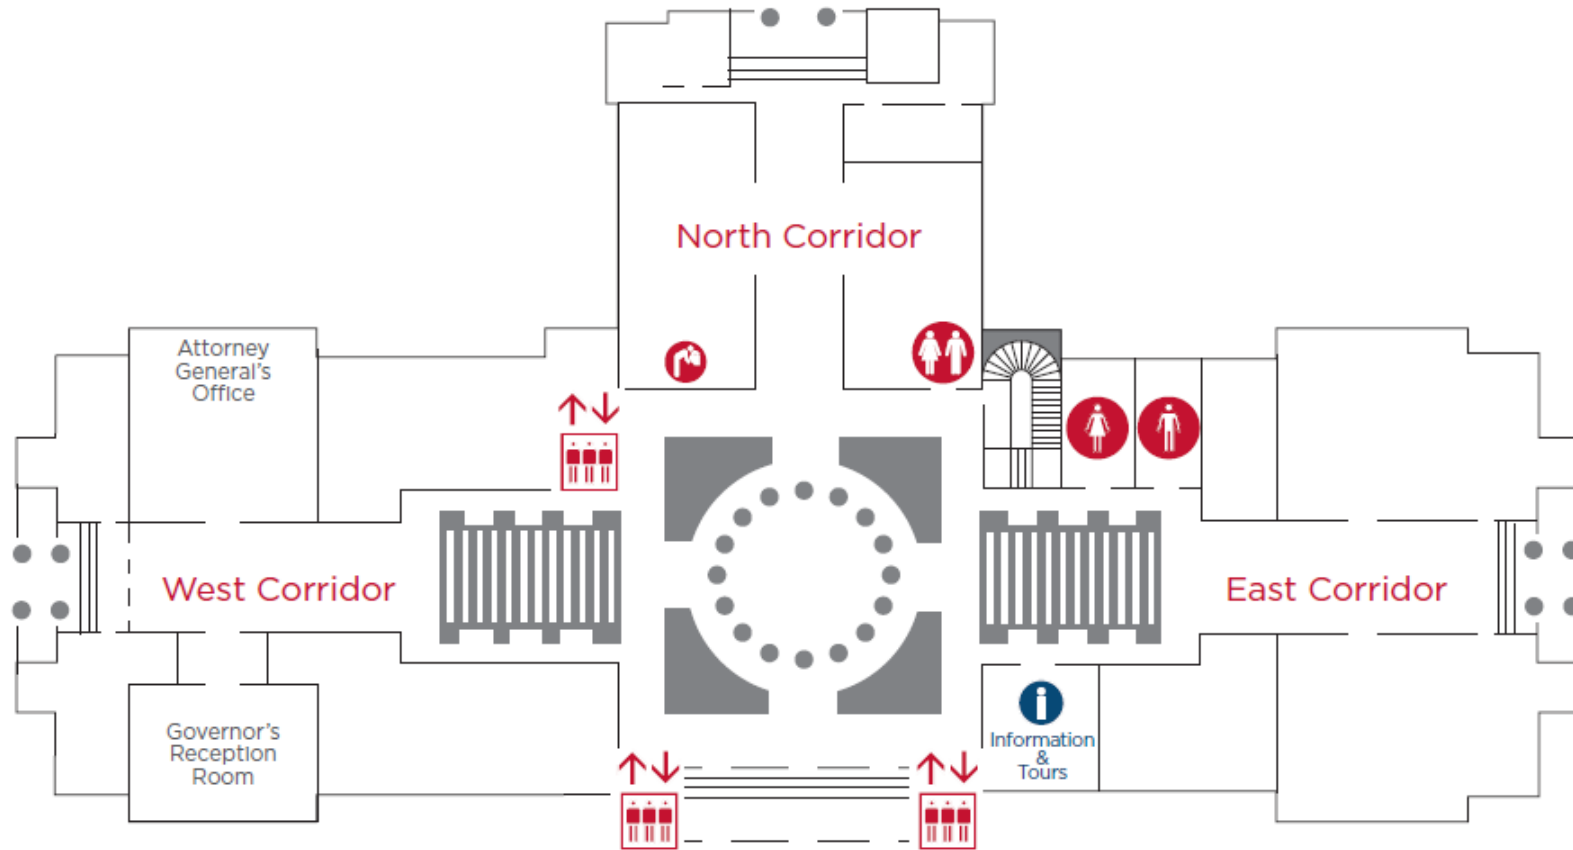


 All restrooms are accessible.

Cedar Street

MINNESOTA  
STATE CAPITOL

 **PUBLIC  
ENTRANCE**  
(UNDER STAIRS)

 **WEAPONS  
SCREENING**

Disability  
Dropoff 

 All restrooms are accessible.

GROUND FLOOR

 All restrooms are accessible.

 All restrooms are accessible.

 All restrooms are accessible.