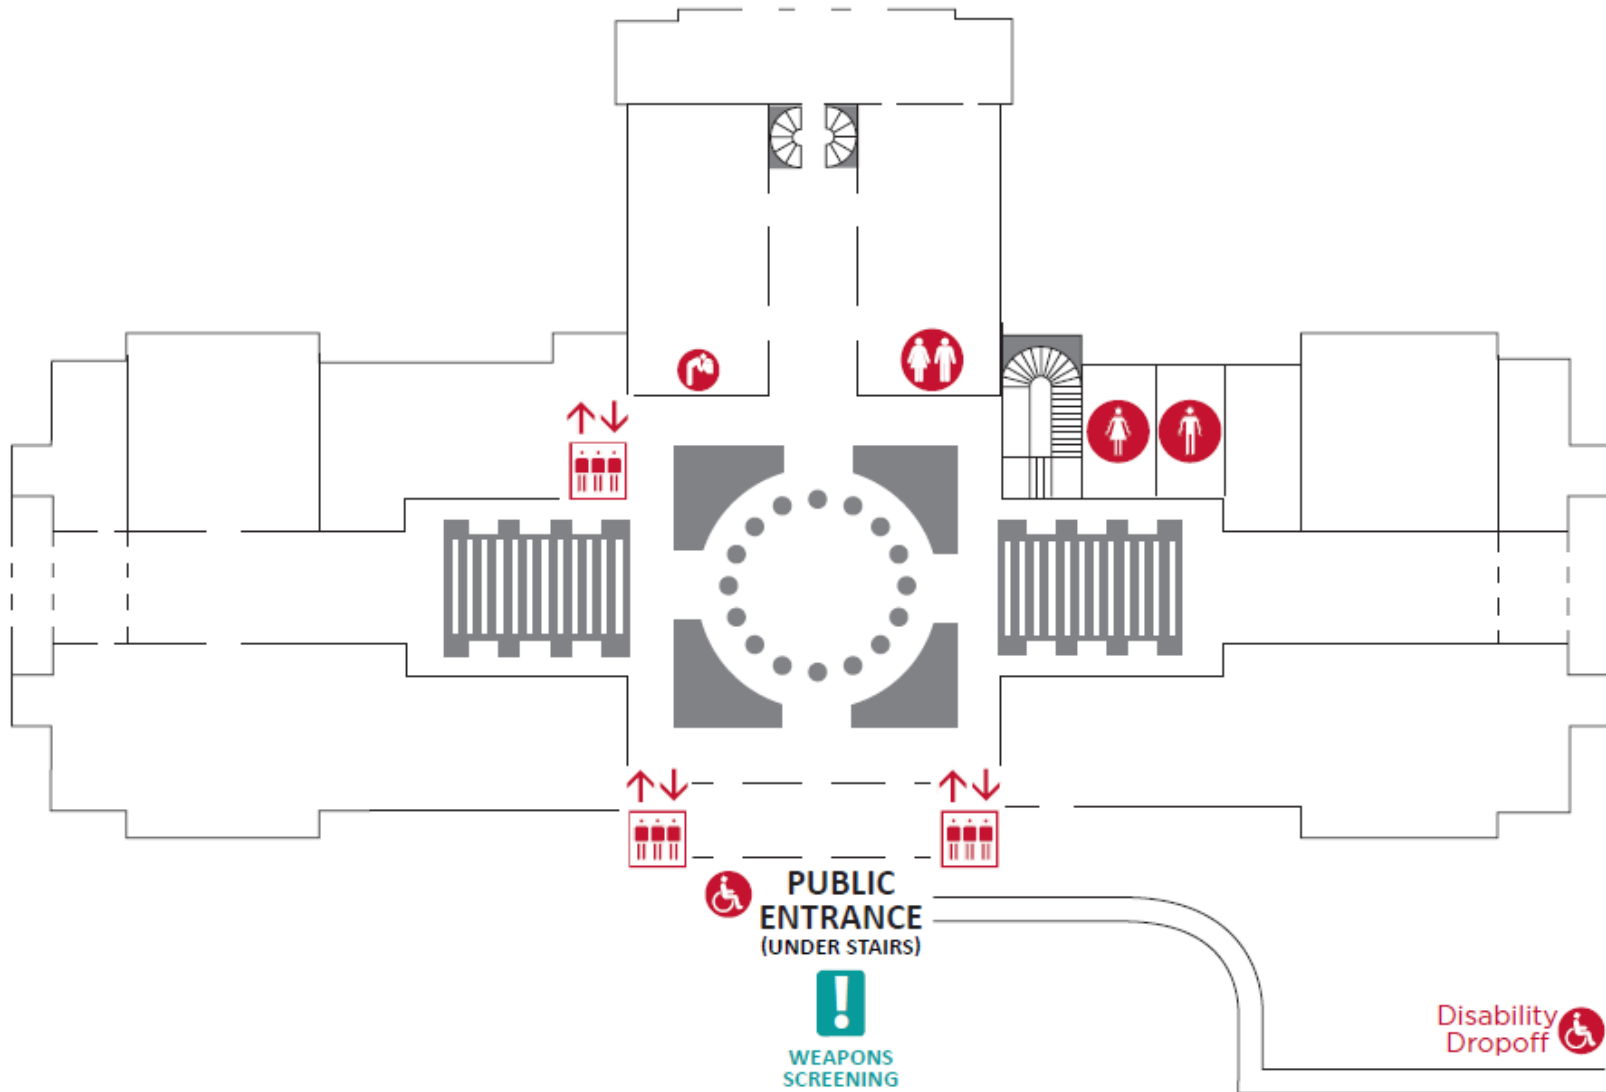


 All restrooms are accessible.

Cedar Street

MINNESOTA  
STATE CAPITOL

 **PUBLIC  
ENTRANCE**  
(UNDER STAIRS)

 **WEAPONS  
SCREENING**

Disability  
Dropoff 

 All restrooms are accessible.

GROUND FLOOR

 All restrooms are accessible.

 All restrooms are accessible.

 All restrooms are accessible.