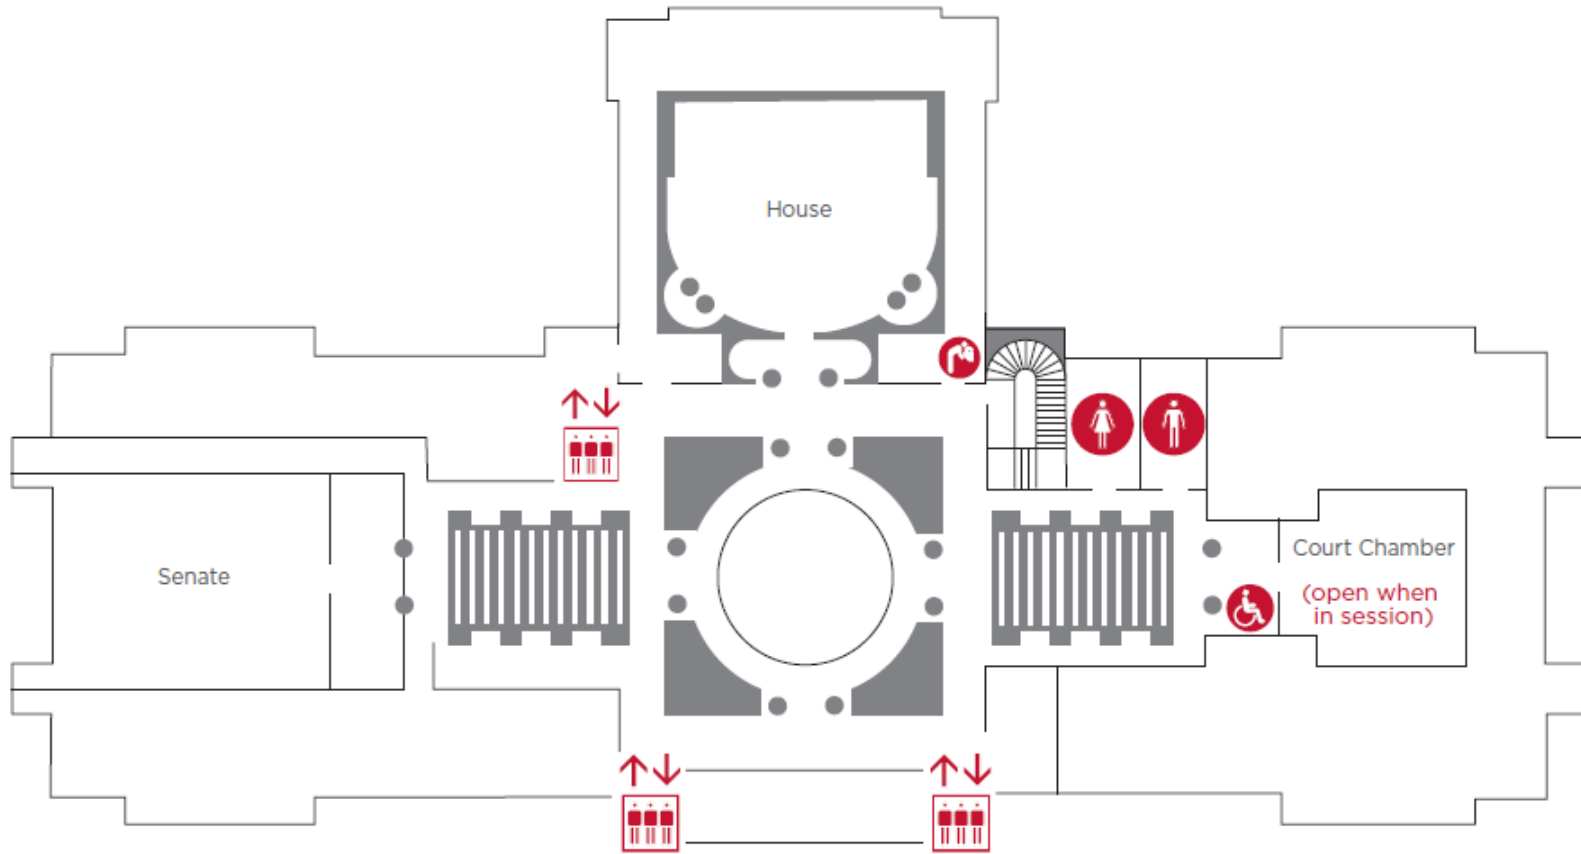


 All restrooms are accessible.

Cedar Street

MINNESOTA  
STATE CAPITOL

 **PUBLIC  
ENTRANCE**  
(UNDER STAIRS)

 **WEAPONS  
SCREENING**

Disability  
Dropoff 

 All restrooms are accessible.

GROUND FLOOR

 All restrooms are accessible.

 All restrooms are accessible.

 All restrooms are accessible.