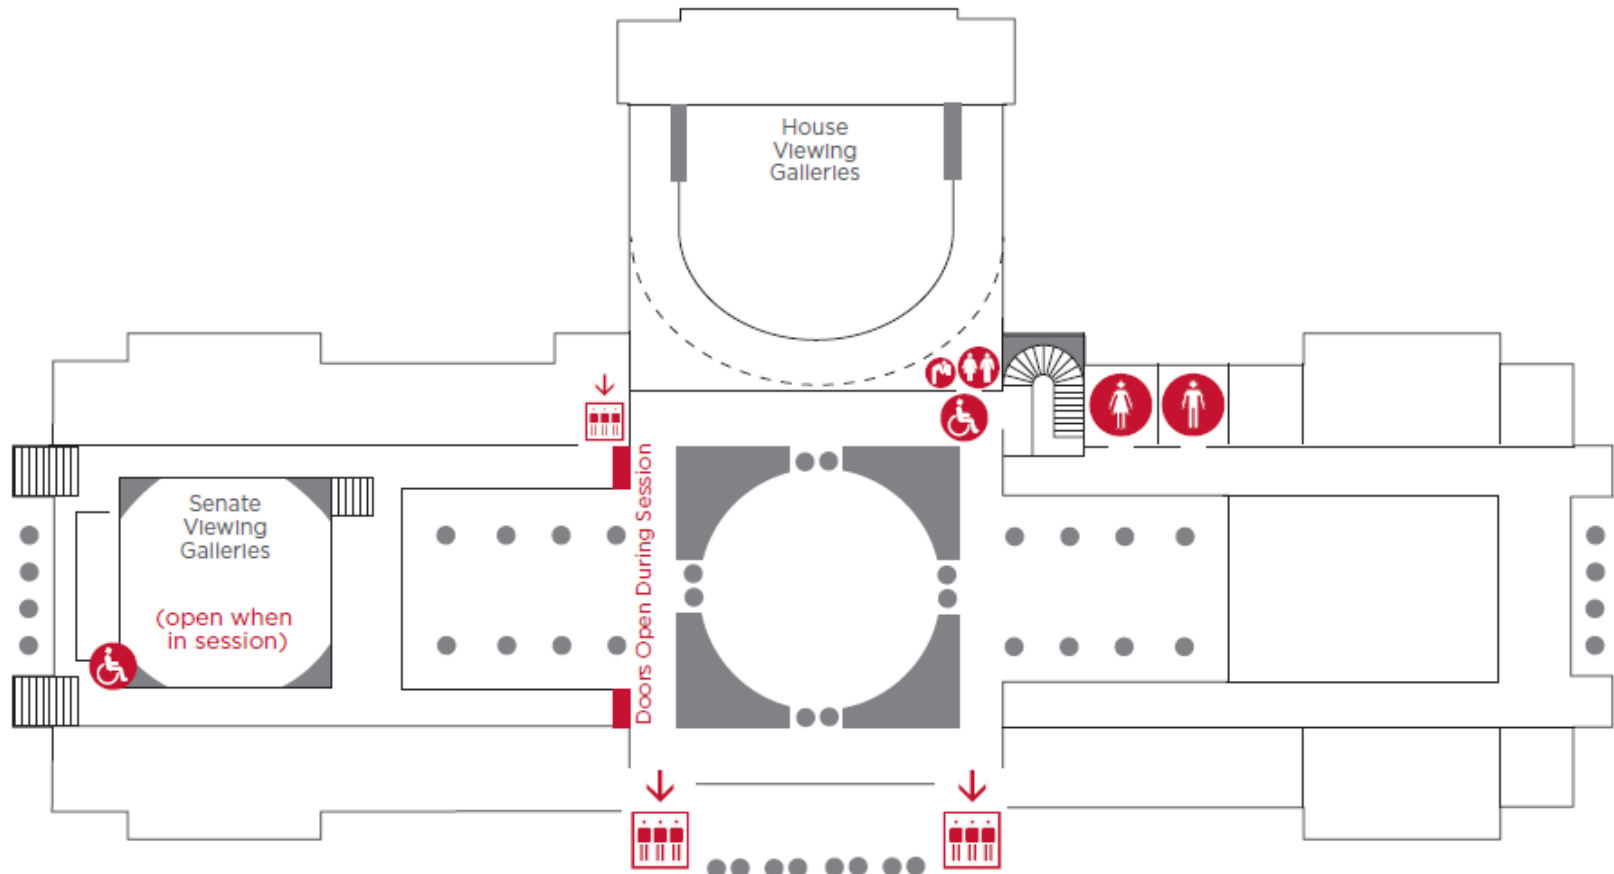


 All restrooms are accessible.

Cedar Street

MINNESOTA  
STATE CAPITOL

 **PUBLIC  
ENTRANCE**  
(UNDER STAIRS)

 **WEAPONS  
SCREENING**

Disability  
Dropoff 

 All restrooms are accessible.

GROUND FLOOR

 All restrooms are accessible.

 All restrooms are accessible.

 All restrooms are accessible.